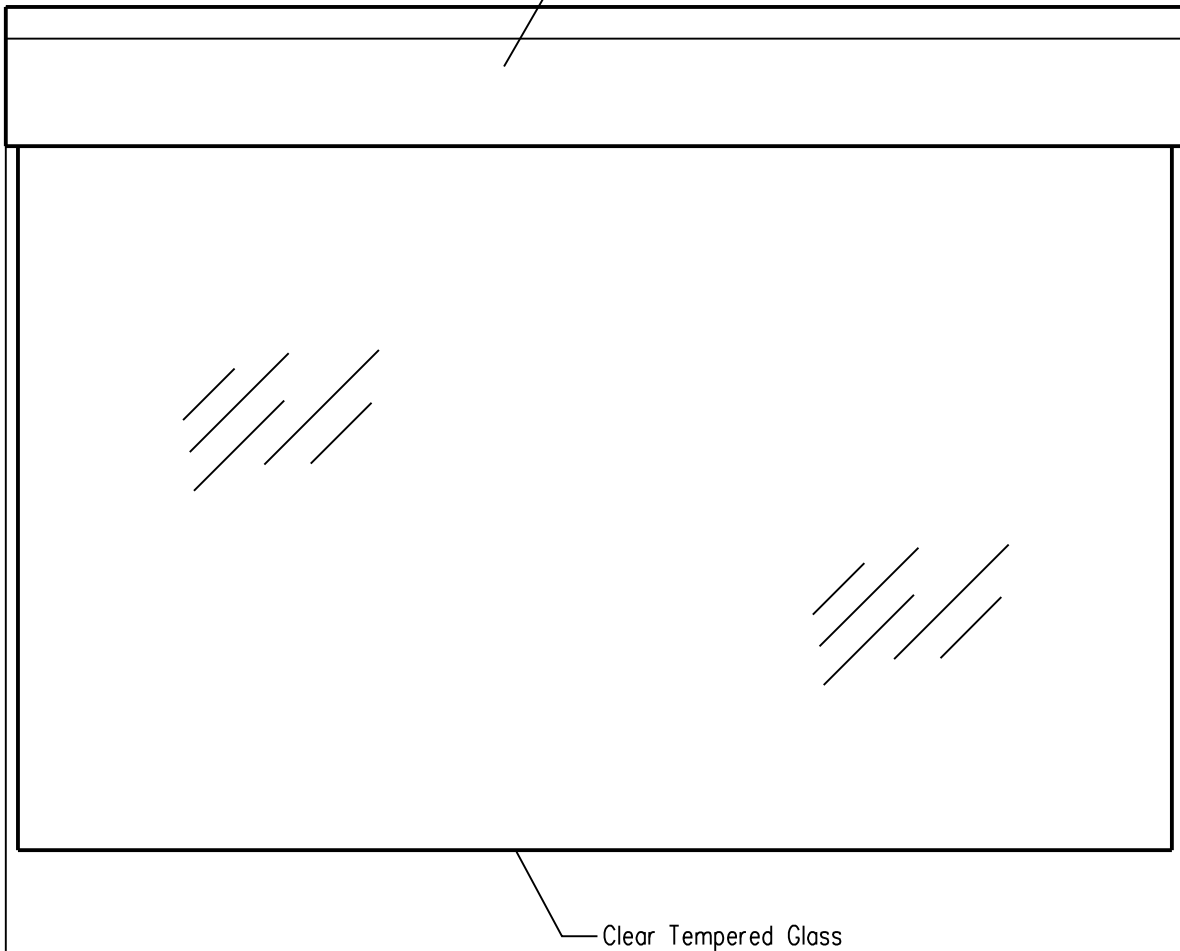

18 Ga. S.S. Cladding
Over Smoke Baffle
Aluminum Base

Clear Tempered Glass
w/ Flat Polished Edges

WWW.JMGRUCAINC.COM

J.M. Gruca
INC.

For information Call
1-877-682-1601

Scale: N.T.S.

Smoke Baffle System Elevation